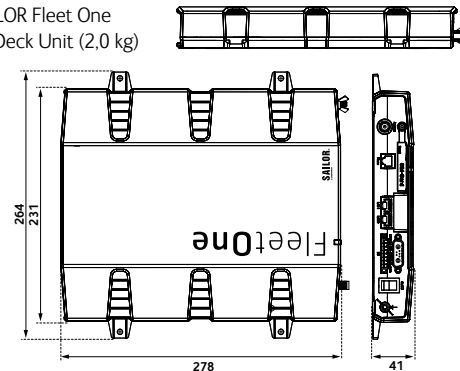

SAILOR® FLEET ONE

First choice for Fleet One

SAILOR Fleet One
Above Deck Unit (3,9 kg)

SAILOR Fleet One
Below Deck Unit (2,0 kg)

APPROVALS

Inmarsat Fleet One approved. Compliant to RTTE, CE Marked. Testet to FCC part 25