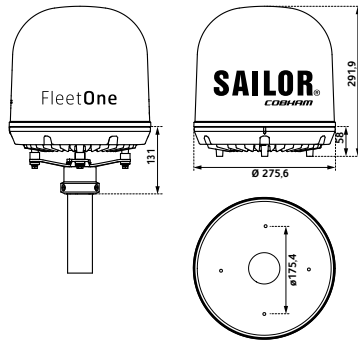

SAILOR® FLEET ONE

First choice for Fleet One

SAILOR Fleet One
Above Deck Unit (3,9 kg)

SAILOR Fleet One
Below Deck Unit (2,0 kg)

APPROVALS

Inmarsat Fleet One approved. Compliant to RTTE, CE Marked. Testet to FCC part 25